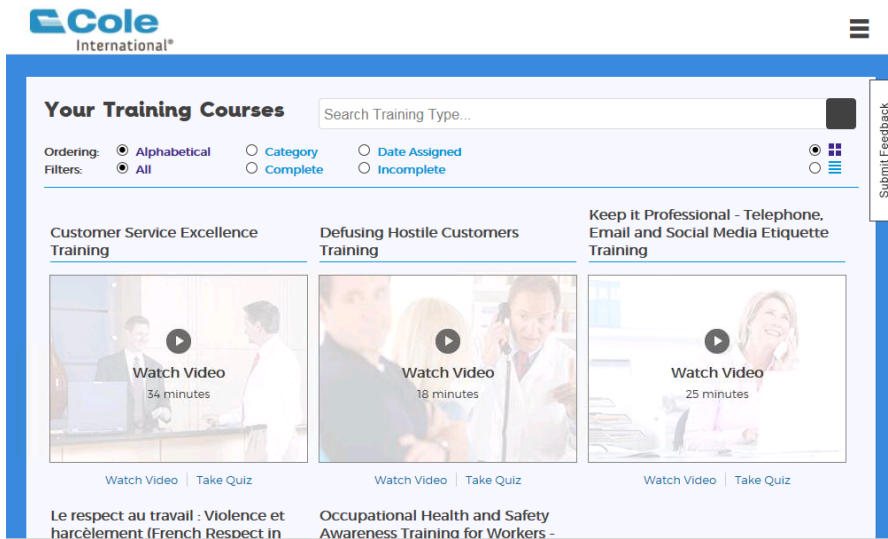

How to access the Cole International Training website.

1. Using Internet Explorer go to  
<https://training.hrdownloads.com/coleinternational>

2. Sign in with the Username and Password you received in an earlier email.