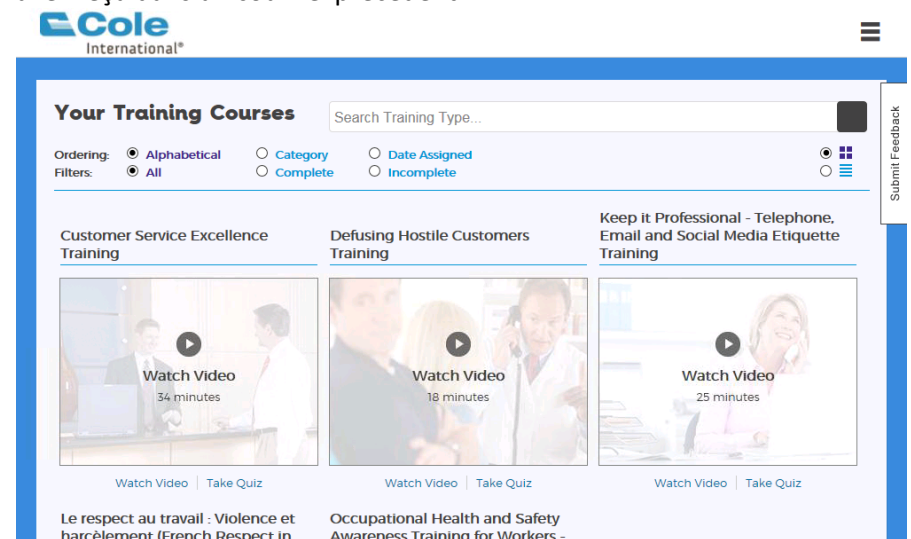

2. Connectez-vous avec le nom d'utilisateur et mot de passe que vous avez reçu dans un courriel précédent.