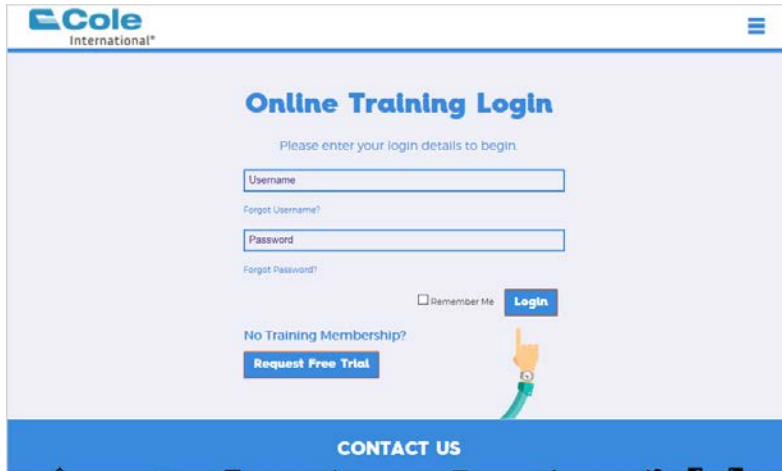

How to access the Cole International Training website.

1. Using Internet Explorer go to  
<https://training.hrdownloads.com/coleinternational>

2. Sign in with the Username and Password you received in an earlier email.

3. Please note once you have selected the video it will begin to play from the onboard speaker. It is recommended to use headphones to listen to the training.

Comment accéder au site de formation de Cole International.