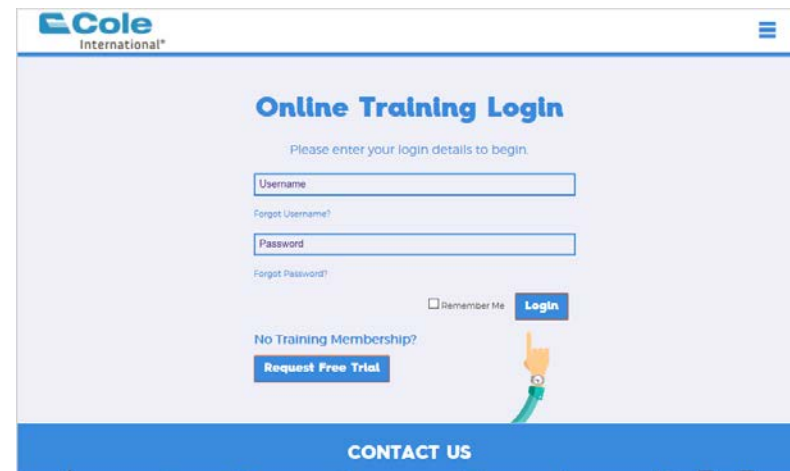

How to access the Cole International Training website.

1. Using Internet Explorer go to
  <https://training.hrdownloads.com/coleinternational>

2. Sign in with the Username and Password you received in an earlier email.

3. Please note once you have selected the video it will begin to play from the onboard speaker. It is recommended to use headphones to listen to the training.

Comment accéder au site de formation de Cole International.

1. À partir de l'Internet Explorer aller à
   <https://training.hrdownloads.com/coleinternational>

2. Connectez-vous avec le nom d'utilisateur et mot de passe que vous avez reçu dans un courriel précédent.

3. Veuillez noter qu'une fois sélectionnée, la vidéo commencera à jouer sur le haut-parleur intégré. Il est recommandé d'utiliser un casque d'écoute pour écouter la formation.